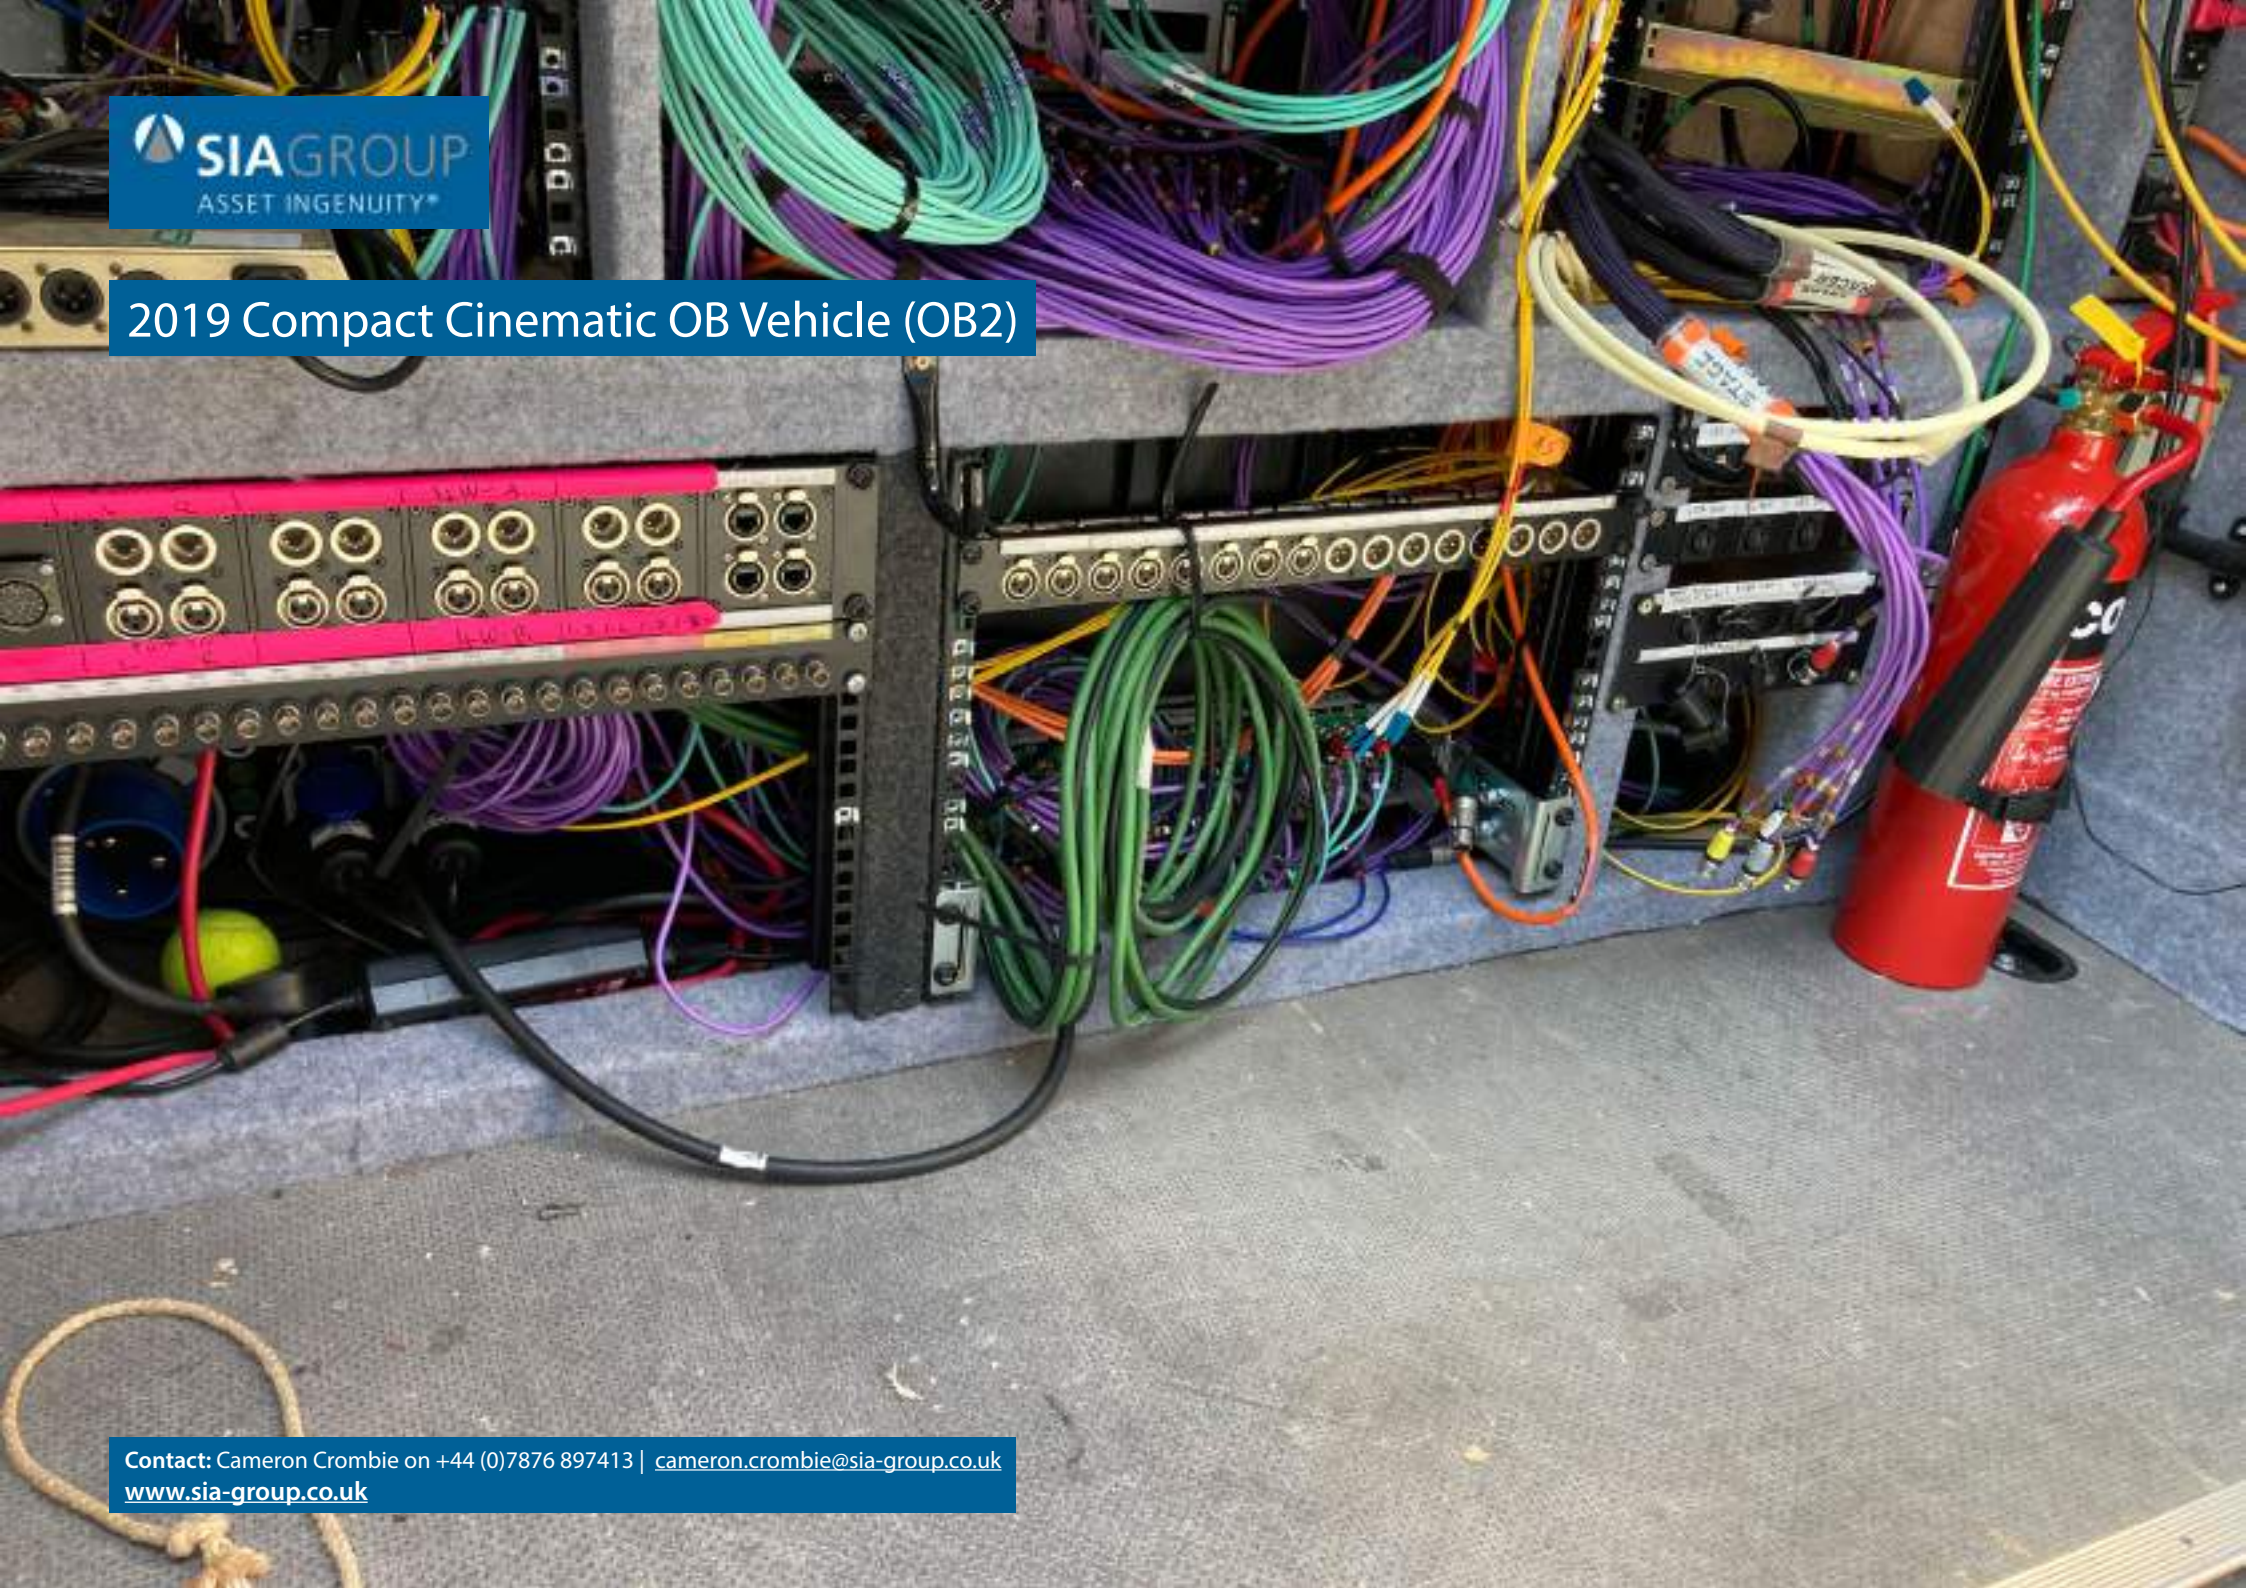

2019 Compact Cinematic OB Vehicle (OB2)